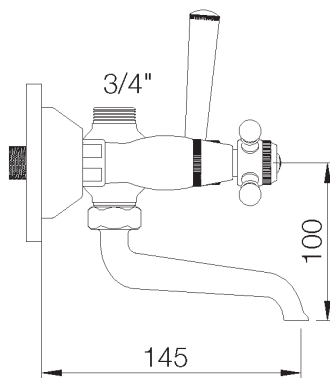

PRODUCT TECHNICAL SHEET

Collection : 1921

Ref. : 1921.--.68

Mélangeur de bain mural

Badmengkraan voor wandmontage

Wall-mounted bath mixer

Picture

Product details

Weight : 3,1 kg

Internal mechanism : Ceramic valve 1/4 turn

Technical drawing

RB0.V01