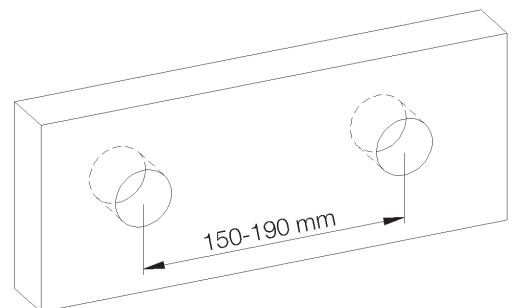

Weight : 3,1 kg

Internal mechanism : Ceramic valve 1/4 turn

Technical drawing

RB0.V01