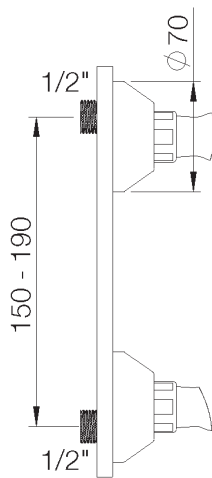

Weight : 3,1 kg

Internal mechanism : Ceramic valve 1/4 turn

Technical drawing

RB0.V01